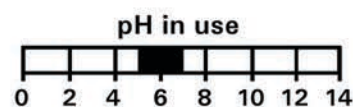

DIRECTIONS

Adjust the machine setting until you achieve the optimum level of gloss required (typical dilution at the point of paintwork contact is 1:2000). Do not mix with other chemicals.

DILUTIONS

WAX RINSE : WATER

1:2000

PACK SIZES

20L